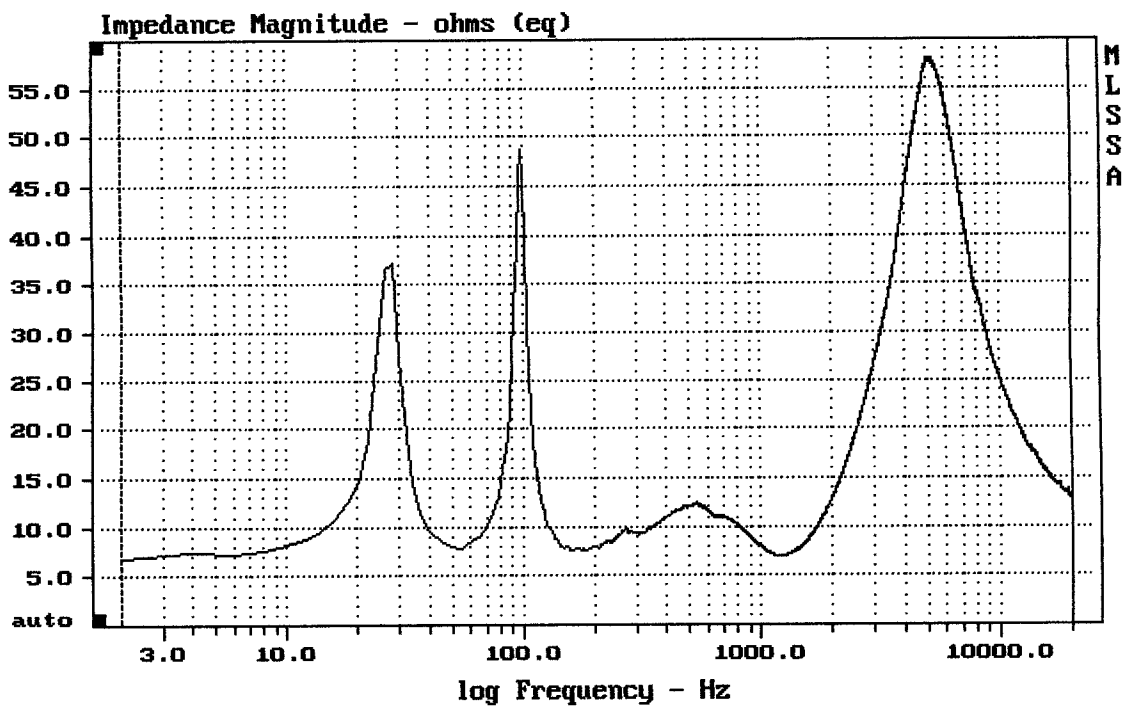

Level (78:25002 Hz) = 95.83 dB SPL/watt (8 ohms, @1.50 meters)

TAURUS 122D

4-2-90 5:01 PM

MLSSA: Frequency Domain

-74.28 dB, 710 Hz (16), 2.860 msec (27)

mean: 0.0001814, rms: 0.002129, std: 0.002121, max: 0.01112, min: -0.002811

MLSSA: Frequency Domain

Overlay Compare: dev= +21/-9, std= 6.3, avg= -24

TAURUS 122D

Overlay Compare: dev= +4.3/-5.7, std= 2.1, avg= -2.4

TAURUS 122D

4-2-90 5:22 PM

MLSSA: Frequency Domain

mean: 24.9, rms: 28.53, std: 13.92, max: 58.05, min: 6.861