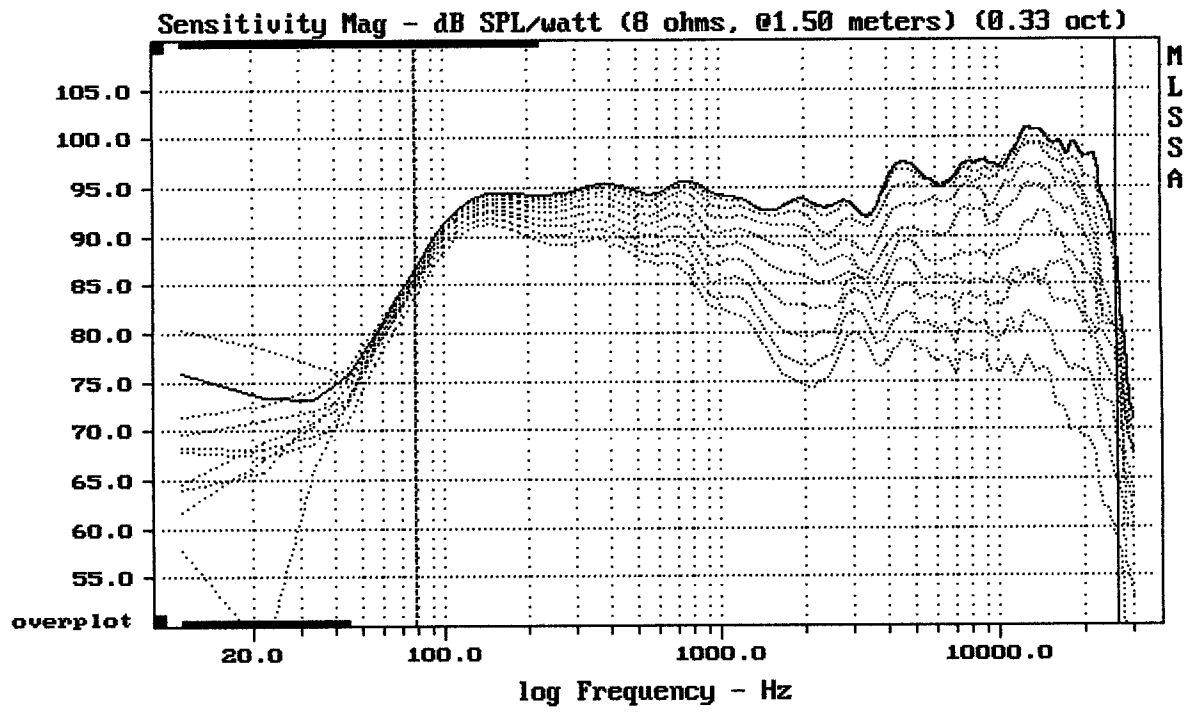

Level (78:25002 Hz) = 95.83 dB SPL/watt (8 ohms, @1.50 meters)

TAURUS 122D

4-2-90 5:01 PM

MLSSA: Frequency Domain

-74.28 dB, 710 Hz (16), 2.860 msec (27)

mean: 0.0001814, rms: 0.002129, std: 0.002121, max: 0.01112, min: -0.002811

TAURUS 122D

4-2-90 5:04 PM

MLSSA: Time Domain

mean: -320.8, rms: 321.5, std: 20.98, max: -236.4, min: -364.9

TAURUS 122D

mean: 0.3409, rms: 0.4221, std: 0.2489, max: 3.793, min: -0.1252

TAURUS 122D

4-2-90 5:05 PM

MLSSA: Frequency Domain

Overlay Compare: dev= +21/-9, std= 6.3, avg= -24

TAURUS 122D

Overlay Compare: dev= +4.3/-5.7, std= 2.1, avg= -2.4

TAURUS 122D

4-2-90 5:22 PM

MLSSA: Frequency Domain

mean: 24.9, rms: 28.53, std: 13.92, max: 58.05, min: 6.861