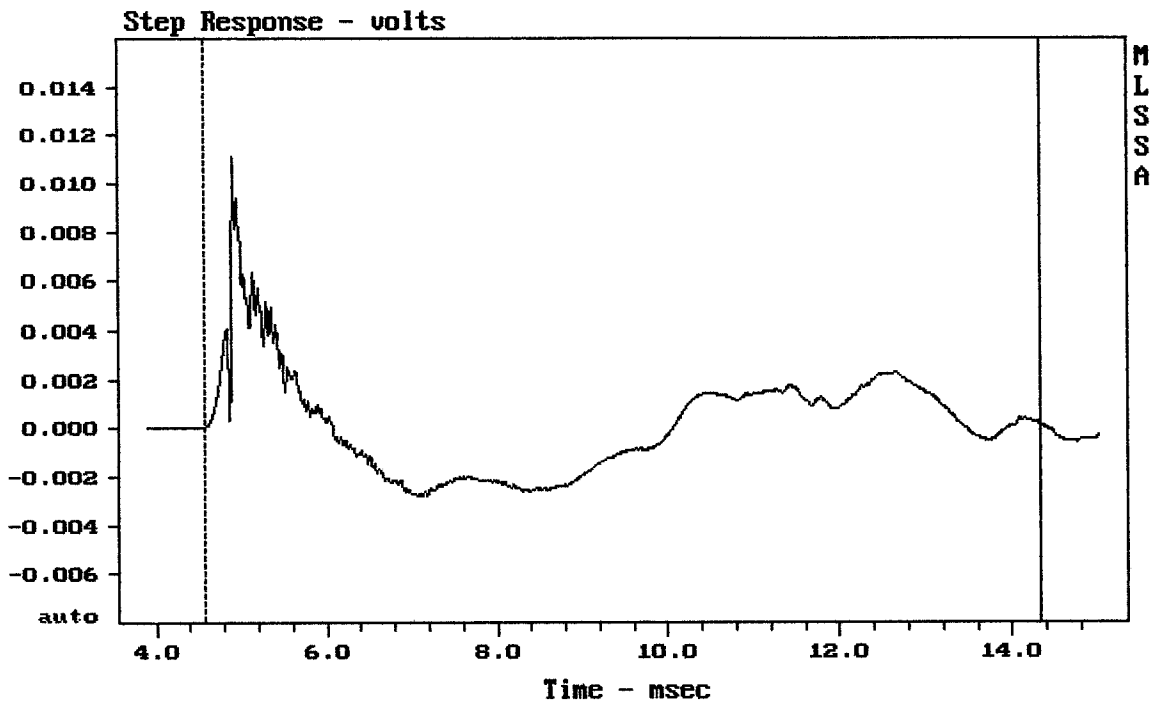

Level (78:25002 Hz) = 95.83 dB SPL/watt (8 ohms, @1.50 meters)

TAURUS 122D

4-2-90 5:01 PM

MLSSA: Frequency Domain

-74.28 dB, 710 Hz (16), 2.860 msec (27)

mean: 0.0001814, rms: 0.002129, std: 0.002121, max: 0.01112, min: -0.002811

TAURUS 122D

4-2-90 5:04 PM

MLSSA: Time Domain

mean: -320.8, rms: 321.5, std: 20.98, max: -236.4, min: -364.9

TAURUS 122D

mean: 0.3409, rms: 0.4221, std: 0.2489, max: 3.793, min: -0.1252

TAURUS 122D

4-2-90 5:05 PM