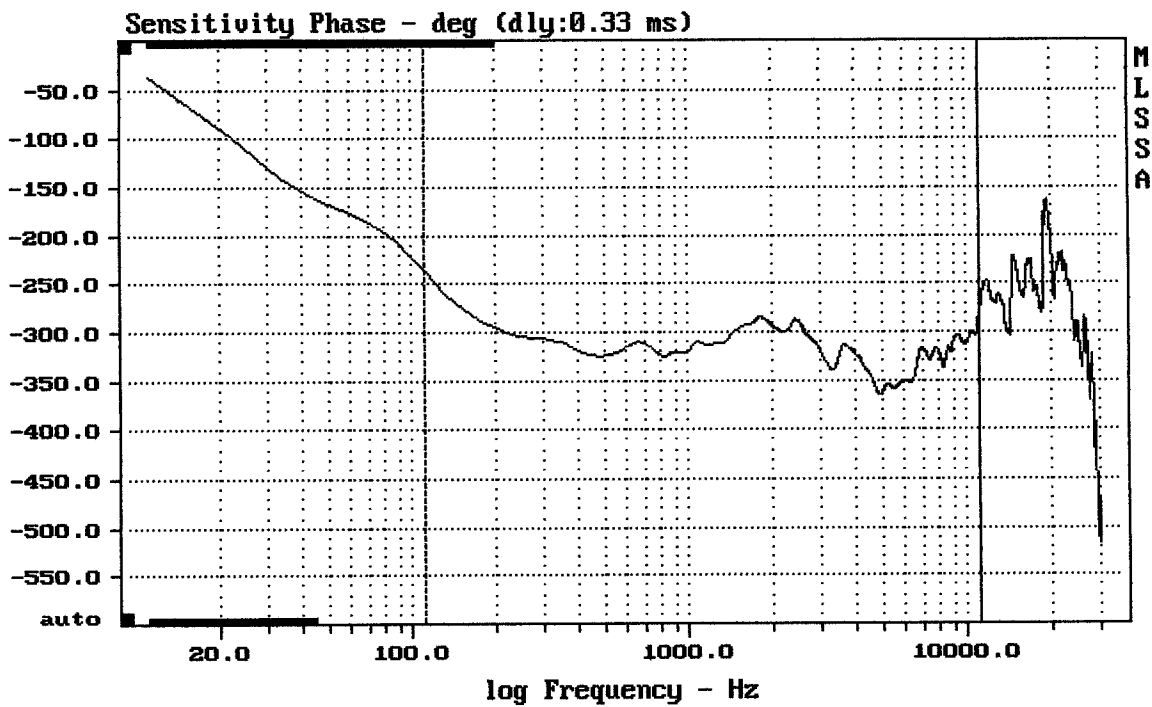

Level (78:25002 Hz) = 95.83 dB SPL/watt (8 ohms, @1.50 meters)

TAURUS 122D

4-2-90 5:01 PM

MLSSA: Frequency Domain

-74.28 dB, 710 Hz (16), 2.860 msec (27)

mean: 0.0001814, rms: 0.002129, std: 0.002121, max: 0.01112, min: -0.002811

TAURUS 122D

4-2-90 5:04 PM

MLSSA: Time Domain

mean: -320.8, rms: 321.5, std: 20.98, max: -236.4, min: -364.9

TAURUS 122D

mean: 0.3409, rms: 0.4221, std: 0.2489, max: 3.793, min: -0.1252

TAURUS 122D

4-2-90 5:05 PM

MLSSA: Frequency Domain

Overlay Compare: dev= +21/-9, std= 6.3, avg= -24

TAURUS 122D

Overlay Compare: dev= +4.3/-5.7, std= 2.1, avg= -2.4

TAURUS 122D

4-2-90 5:22 PM

MLSSA: Frequency Domain

mean: 24.9, rms: 28.53, std: 13.92, max: 58.05, min: 6.861