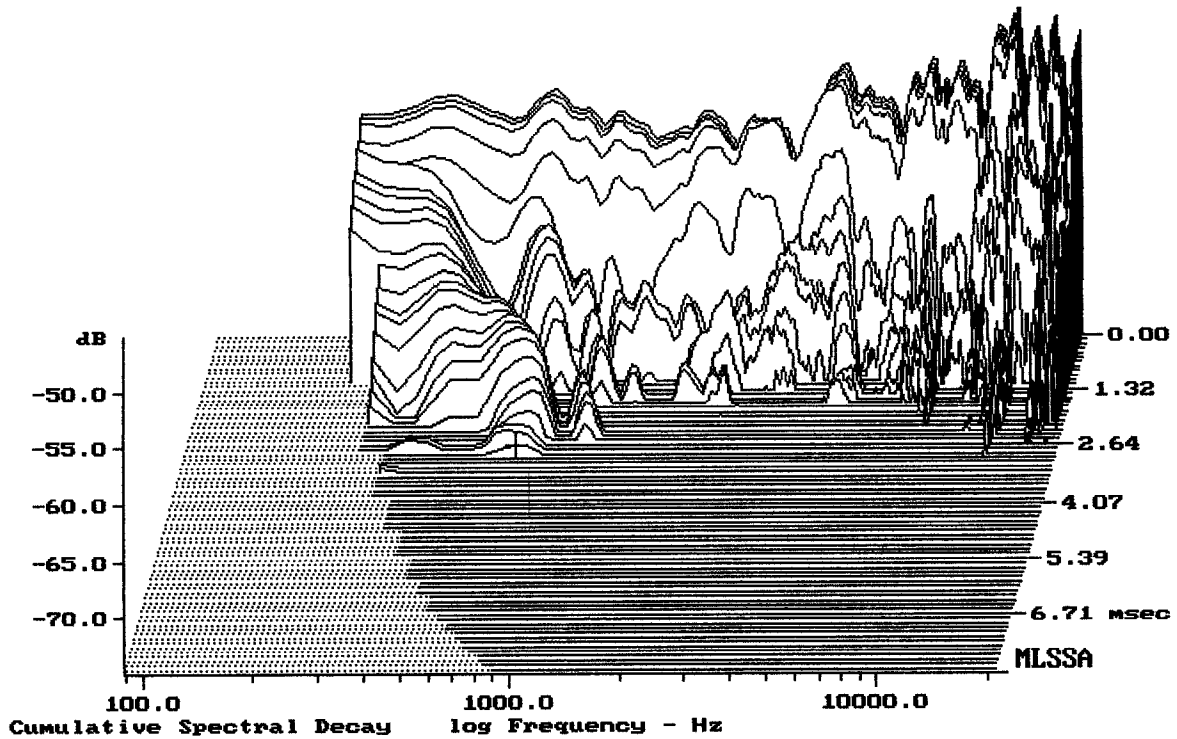

Level (78:25002 Hz) = 95.83 dB SPL/watt (8 ohms, @1.50 meters)

TAURUS 122D

4-2-90 5:01 PM

MLSSA: Frequency Domain

-74.28 dB, 710 Hz (16), 2.860 msec (27)

mean: 0.0001814, rms: 0.002129, std: 0.002121, max: 0.01112, min: -0.002811

TAURUS 122D

4-2-90 5:04 PM

MLSSA: Time Domain

mean: -320.8, rms: 321.5, std: 20.98, max: -236.4, min: -364.9

TAURUS 122D

mean: 0.3409, rms: 0.4221, std: 0.2489, max: 3.793, min: -0.1252

TAURUS 122D

4-2-90 5:05 PM

MLSSA: Frequency Domain

Overlay Compare: dev= +21/-9, std= 6.3, avg= -24

TAURUS 122D

Overlay Compare: dev= +4.3/-5.7, std= 2.1, avg= -2.4

TAURUS 122D

4-2-90 5:22 PM

MLSSA: Frequency Domain

mean: 24.9, rms: 28.53, std: 13.92, max: 58.05, min: 6.861

TAURUS 122D