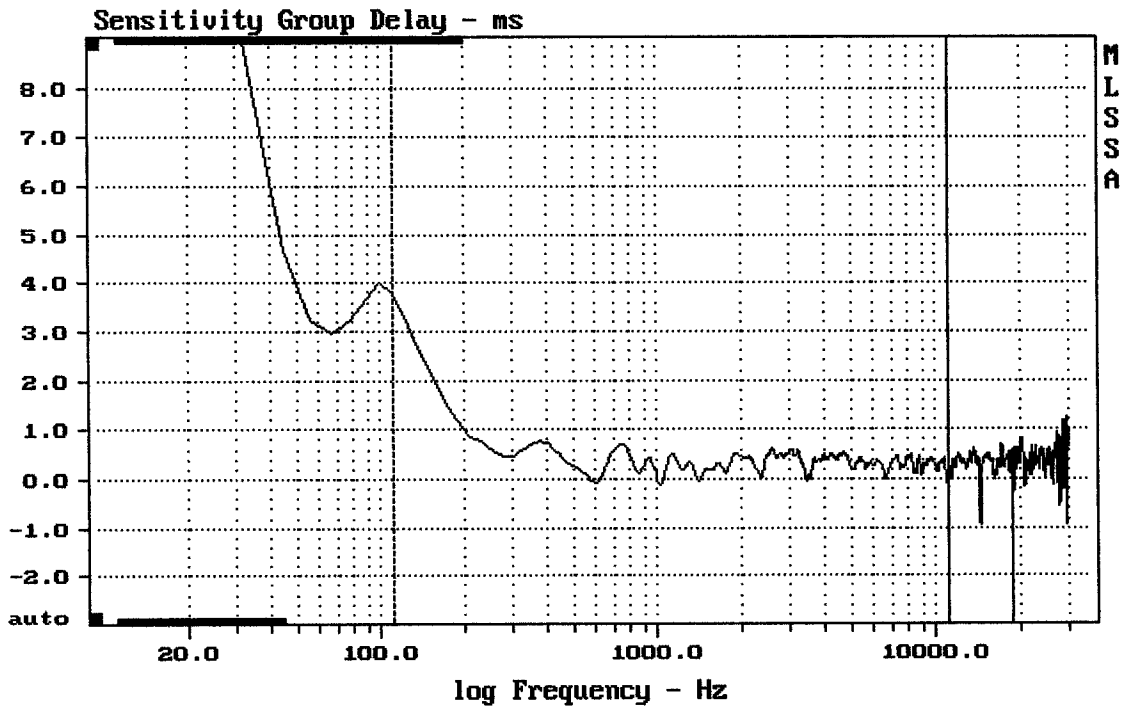

Level (78:25002 Hz) = 95.83 dB SPL/watt (8 ohms, @1.50 meters)

TAURUS 122D

4-2-90 5:01 PM

MLSSA: Frequency Domain

-74.28 dB, 710 Hz (16), 2.860 msec (27)

mean: 0.0001814, rms: 0.002129, std: 0.002121, max: 0.01112, min: -0.002811

TAURUS 122D

4-2-90 5:04 PM

MLSSA: Time Domain

mean: -320.8, rms: 321.5, std: 20.98, max: -236.4, min: -364.9

TAURUS 122D

mean: 0.3409, rms: 0.4221, std: 0.2489, max: 3.793, min: -0.1252

TAURUS 122D

4-2-90 5:05 PM

MLSSA: Frequency Domain

Overlay Compare: dev= +21/-9, std= 6.3, avg= -24

TAURUS 122D

Overlay Compare: dev= +4.3/-5.7, std= 2.1, avg= -2.4

TAURUS 122D

4-2-90 5:22 PM

MLSSA: Frequency Domain

mean: 24.9, rms: 28.53, std: 13.92, max: 58.05, min: 6.861