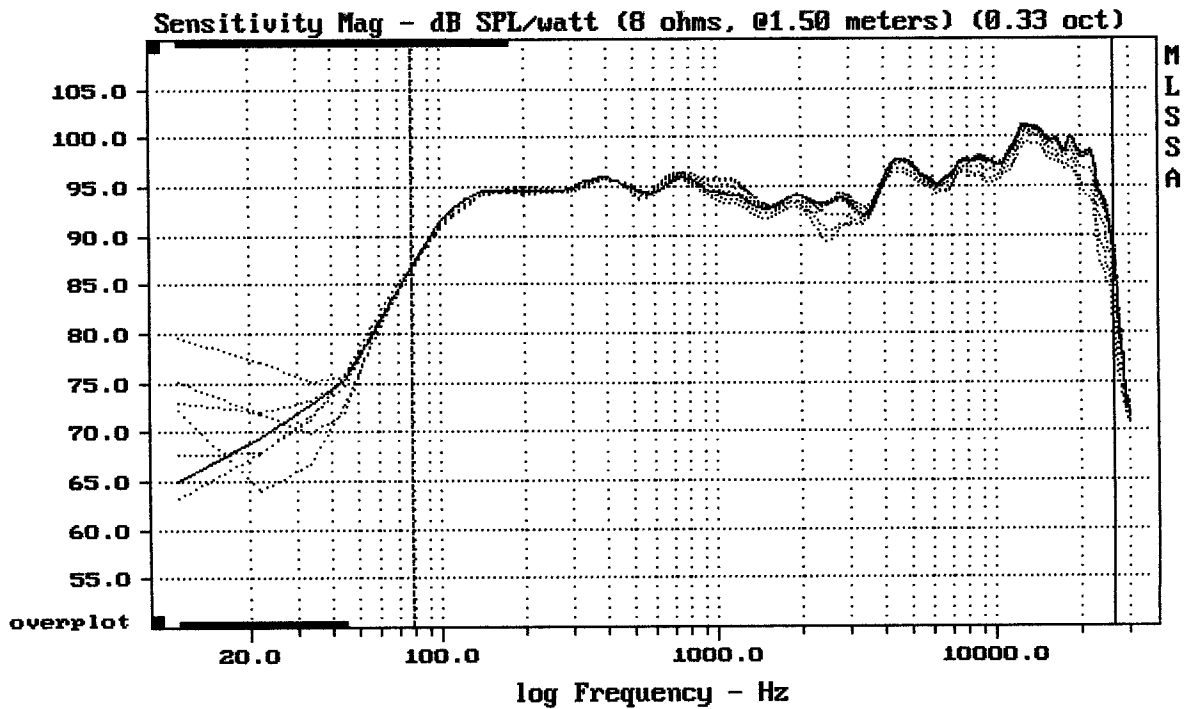

Level (78:25002 Hz) = 95.83 dB SPL/watt (8 ohms, @1.50 meters)

TAURUS 122D

4-2-90 5:01 PM

MLSSA: Frequency Domain

-74.28 dB, 710 Hz (16), 2.860 msec (27)

mean: 0.0001814, rms: 0.002129, std: 0.002121, max: 0.01112, min: -0.002811

TAURUS 122D

4-2-90 5:04 PM

MLSSA: Time Domain

mean: -320.8, rms: 321.5, std: 20.98, max: -236.4, min: -364.9

TAURUS 122D

mean: 0.3409, rms: 0.4221, std: 0.2489, max: 3.793, min: -0.1252

TAURUS 122D

4-2-90 5:05 PM

MLSSA: Frequency Domain

Overlay Compare: dev= +21/-9, std= 6.3, avg= -24

TAURUS 122D

Overlay Compare: dev= +4.3/-5.7, std= 2.1, avg= -2.4

TAURUS 122D

4-2-90 5:22 PM

MLSSA: Frequency Domain

mean: 24.9, rms: 28.53, std: 13.92, max: 58.05, min: 6.861